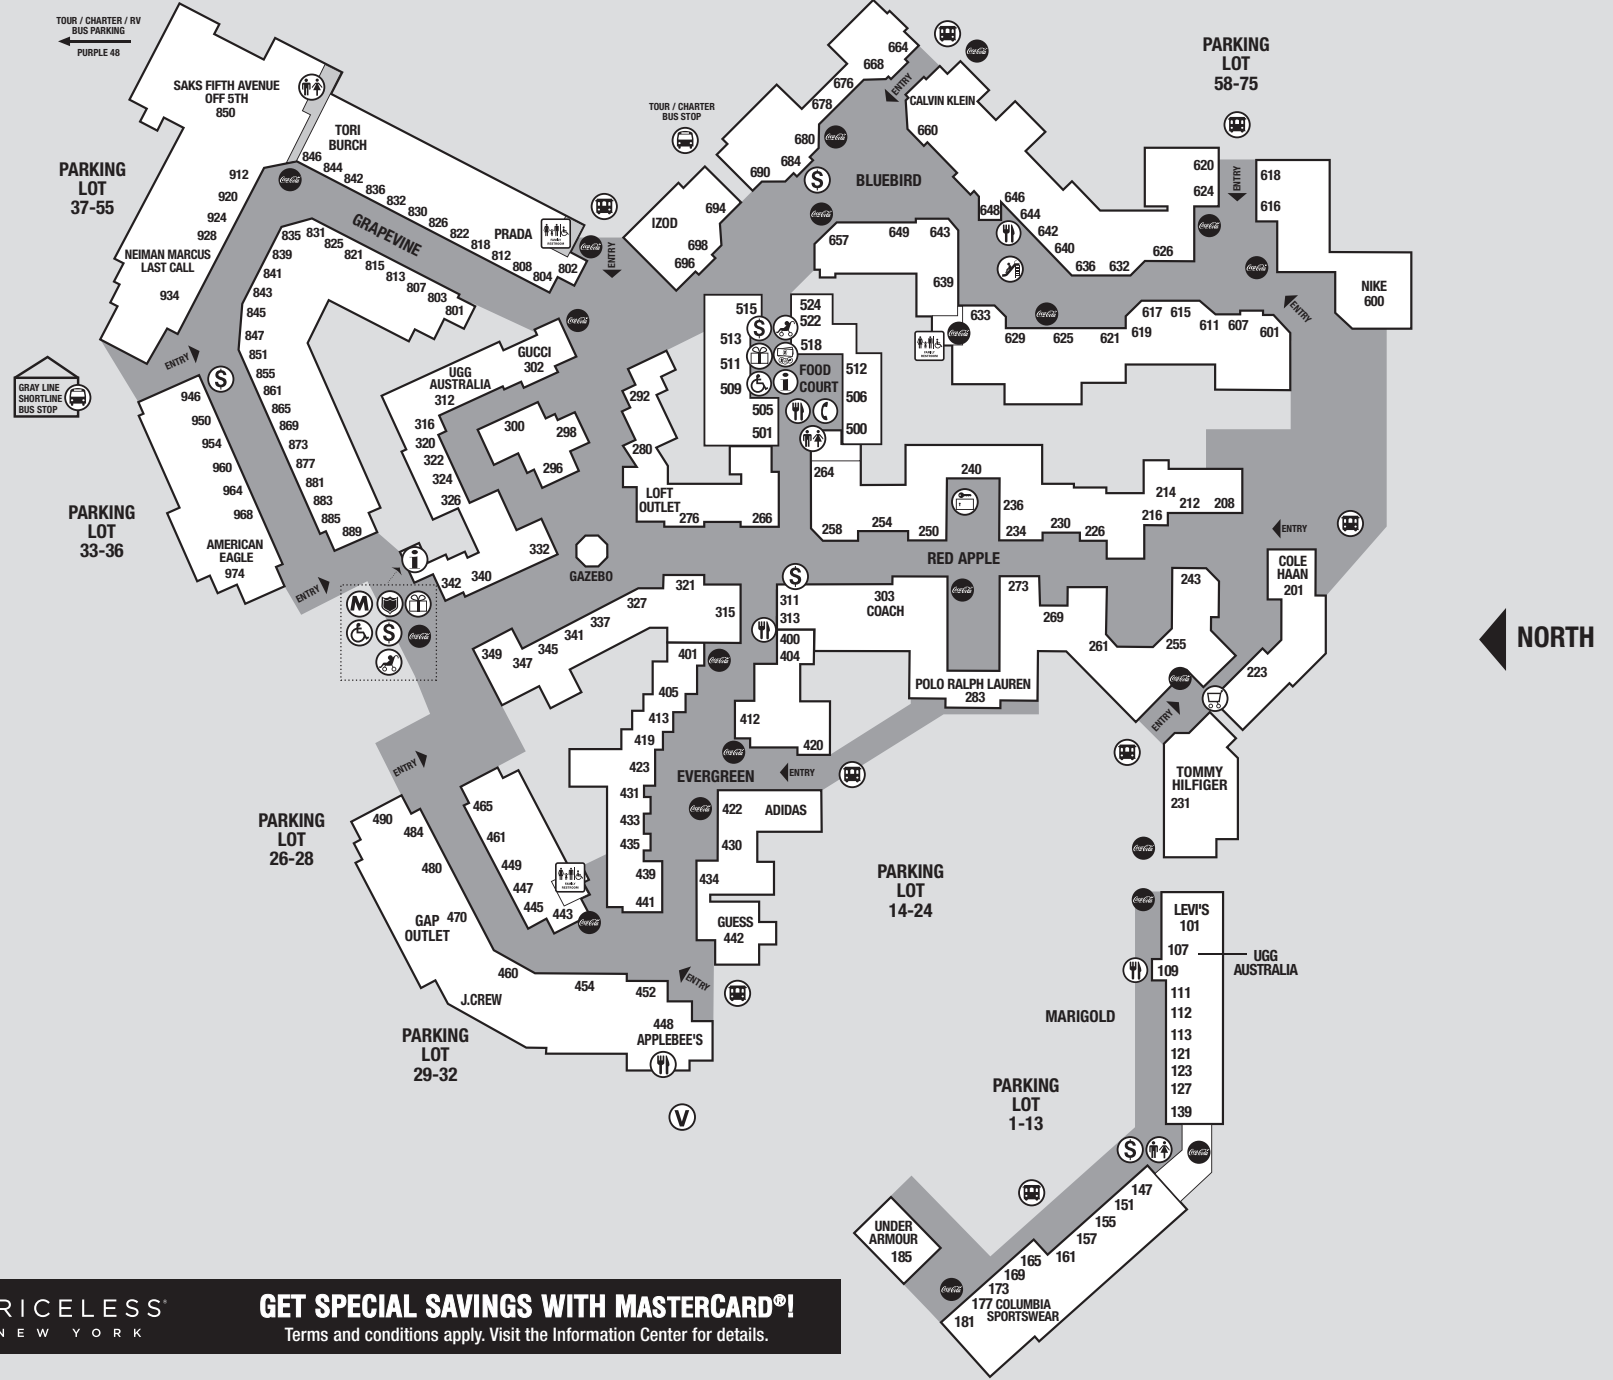

Customer Services	顾客服务
Servicios para Clientes	カスタマーサービス
Management Office	管理办公室
Oficina de Administración	管理事務所
Information Center	信息中心
Centro de Información	インフォメーションセンター
ATM	ATM 自动取款机
Cajero Automático (ATM)	ATM
Customer Lockers	顾客储物柜
Armarios Particulares para Clientes	お客様用ロッカー
Food	美食
Comida	フード
Foreign Currency Exchange in Food Court	cambio de Moneda Extranjera en el Área de Comida
美食广场外币兑换处	フードコート内外貨両替
Gift Cards	礼品卡
Tarjetas de Regalo	賞品券
Restrooms	洗手间
Baños	お手洗い
ShortLine/GrayLine Ticket	Boletos para Autobuses Shortline/GrayLine
短线/格雷线巴士售票点	ショートライン/グレーライン乗車券
Strollers/Carts	婴儿车/手推车
Cochecitos para Niños/Carritos	ベビーカー/カート
Telephones	电话
Teléfonos	電話
Trolley Stops (Free Weekends & Holidays)	Paradas de Tranvía (Servicio gratuito los Fines de Semana y Feriados)
购物广场专用公车停靠点 (周末和节假日免费)	週末祝祭日無料トロリー停車場
Wheelchairs	轮椅
Sillas de Ruedas	車椅子
Playground in Bluebird Court	Zona de recreación en el patio Bluebird
蓝鸟广场儿童游乐园	Bluebird Court 内の遊び場
Carts at Eddie Bauer	购物车 (位于艾迪堡品牌店)
Carros en Eddie Bauer	ショッピングカート (Eddie Bauer)
Family Restrooms	亲子洗手间
Baños para Familias	ご家族用お手洗い
Coca-Cola Vending Machines	可口可乐自动售卖机
Máquinas expendedoras de Coca-Cola	コーラの自動販売機
Valet Parking	代客泊车
Estacionamiento con servicio de valet	バレーパーキング
Security Offices	保安办公室
Oficinas de seguridad	警備室

WOODBURY COMMON PREMIUM OUTLETS®

PRICELESS
NEW YORK

GET SPECIAL SAVINGS WITH MASTERCARD®!
Terms and conditions apply. Visit the Information Center for details.

ROUTE 32